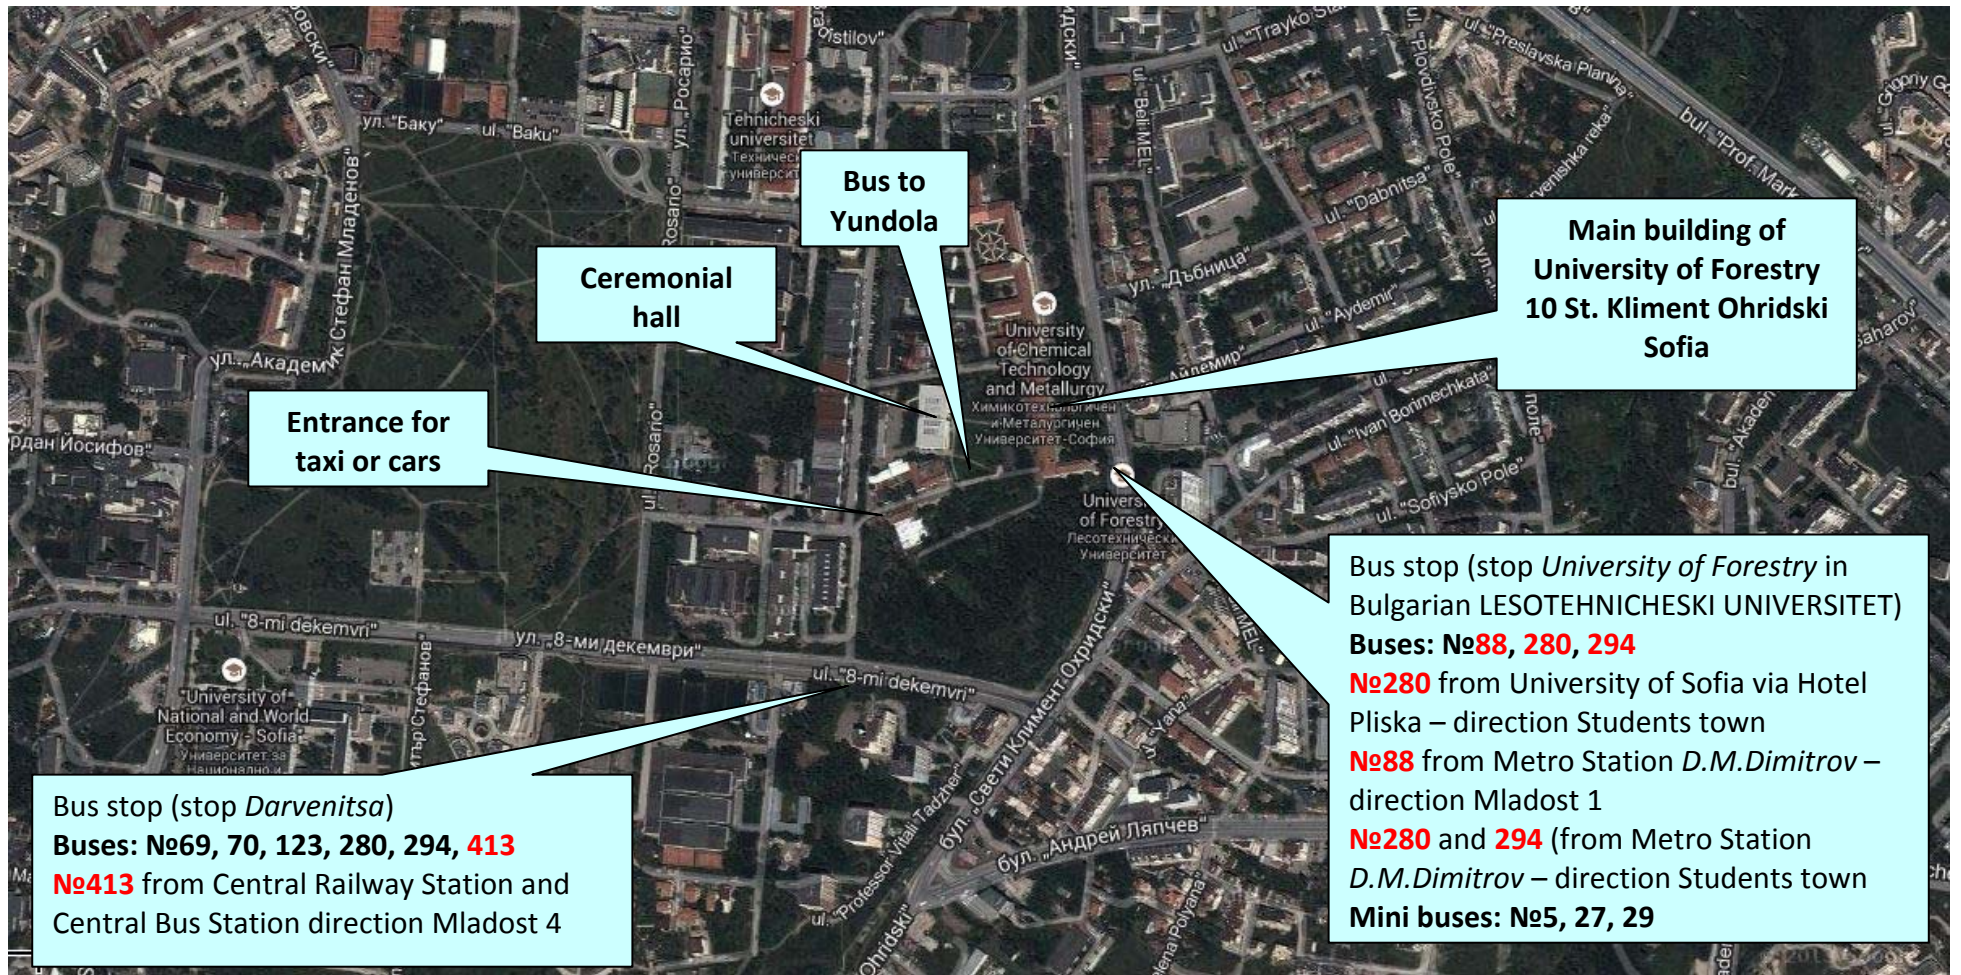

**Metro station
G.M.Dimitrov**

**Main building of
University of Forestry
10 St. Kliment Ohridski
Sofia**

Entrance for taxi or cars

Bus stop (stop *Darvenitsa*)
Buses: №69, 70, 123, 280, 294, 413
№413 from Central Railway Station and Central Bus Station direction Mladost 4

Ceremonial hall

Bus to Yundola

Main building of University of Forestry 10 St. Kliment Ohridski Sofia

Bus stop (stop *University of Forestry* in Bulgarian LESOTEHNICHESKI UNIVERSITET)
Buses: №88, 280, 294
№280 from University of Sofia via Hotel Pliska – direction Students town
№88 from Metro Station *D.M.Dimitrov* – direction Mladost 1
№280 and 294 (from Metro Station *D.M.Dimitrov* – direction Students town
Mini buses: №5, 27, 29